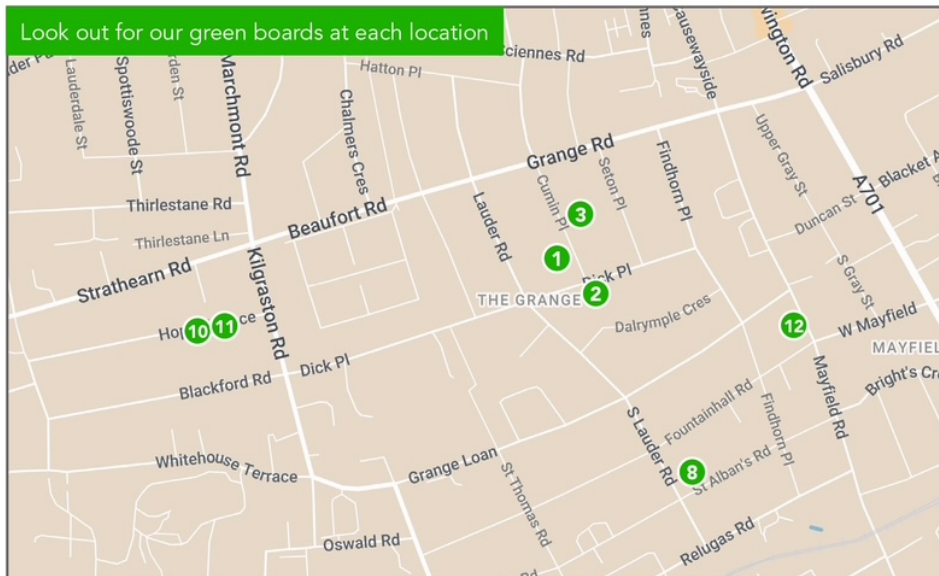

Follow us on Facebook to keep up to date with future events. Scan the QR code to access our page.